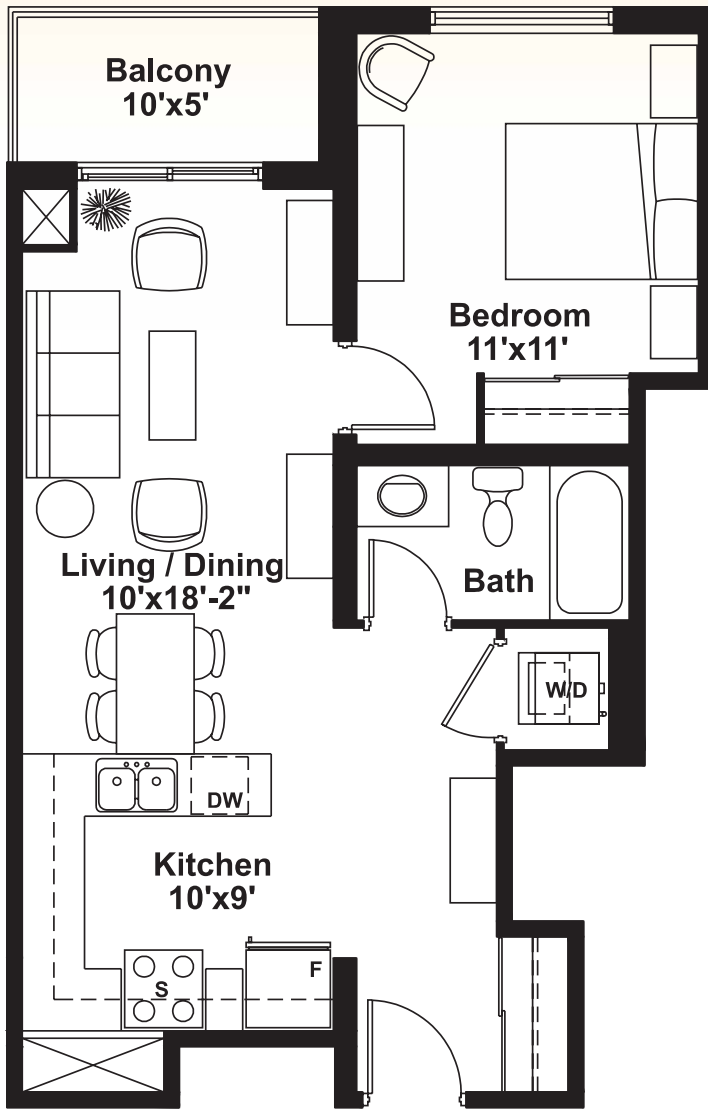

# Waterscape

ON THE GRAND RIVER

## SUITE B

1 BEDROOM 581 SQ. FT.

6TH FLOOR

5TH FLOOR

All dimensions and square footages are approximate. Renderings are artist's concept. Measurements conform to the regulations of the Ontario New Home Warranty Program's (Tarion) official method for the calculation of floor area. Actual floor area may vary from that stated. E. & O. E.