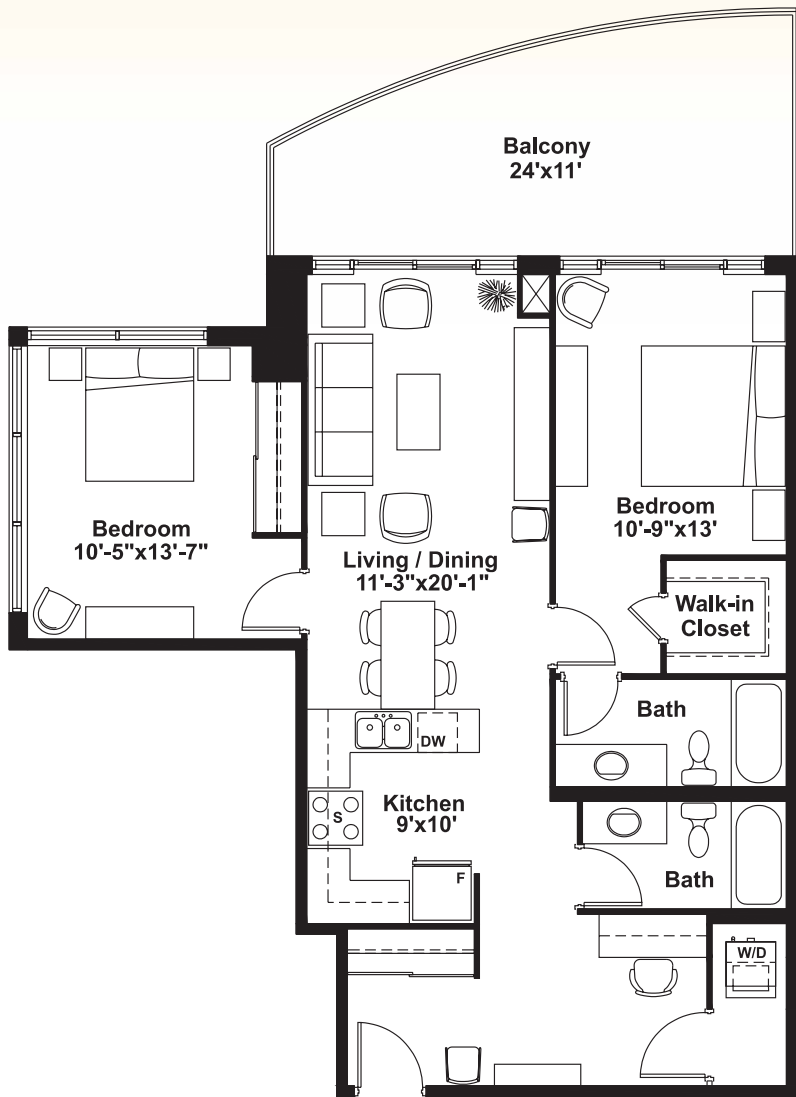

# Waterscape

ON THE GRAND RIVER

## SUITE M

2 BEDROOM + DEN 1078 SQ. FT.

All dimensions and square footages are approximate. Renderings are artist's concept. Measurements conform to the regulations of the Ontario New Home Warranty Program's (Tarion) official method for the calculation of floor area. Actual floor area may vary from that stated. E. & O. E.